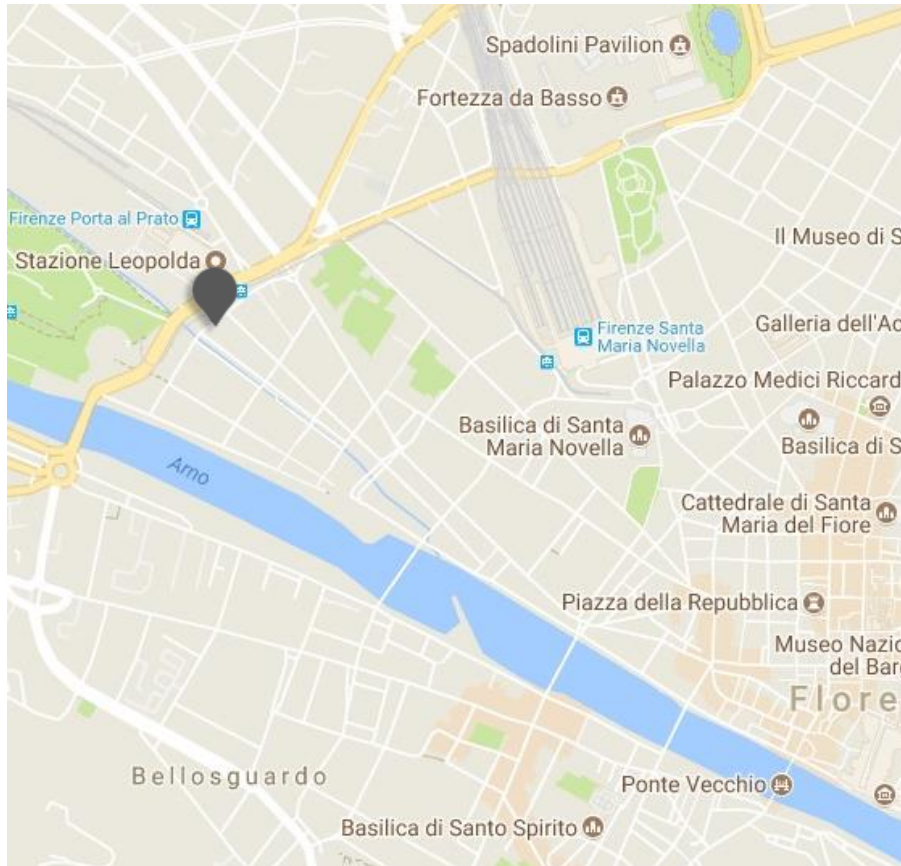

STARHOTELS[®]
PREMIUM

Michelangelo
FIRENZE

Michelangelo

FIRENZE

Modern style combined with Florentine flair

Like the splendid city of Florence itself, the Starhotels Michelangelo blends classic style and contemporary elegance. Perfectly connected with the S. Maria Novella station and strategically located near the new Opera Theatre and the Stazione Leopolda convention centre, guests will feel at home in the heart of Florence.

The furnishings of its 119 rooms draw inspiration from typical Italian design, combining a chic, modern style with the maximum comfort.

Michelangelo

FIRENZE

Location

Within easy reach of the historic heart of Florence, perfectly connected with the S. Maria Novella station and strategically located near the new Opera Theatre and the Stazione Leopolda convention centre

Distances

Railway Station: Km 0,7

Highway: Km 6

Airport: Peretola Km 6

Fairground: Km 1

Viale Fratelli Rosselli, 2 - 50123 Firenze - ITALY

T +39 055 27841 F +39 055 2382232

michelangelo.fi@starhotels.it