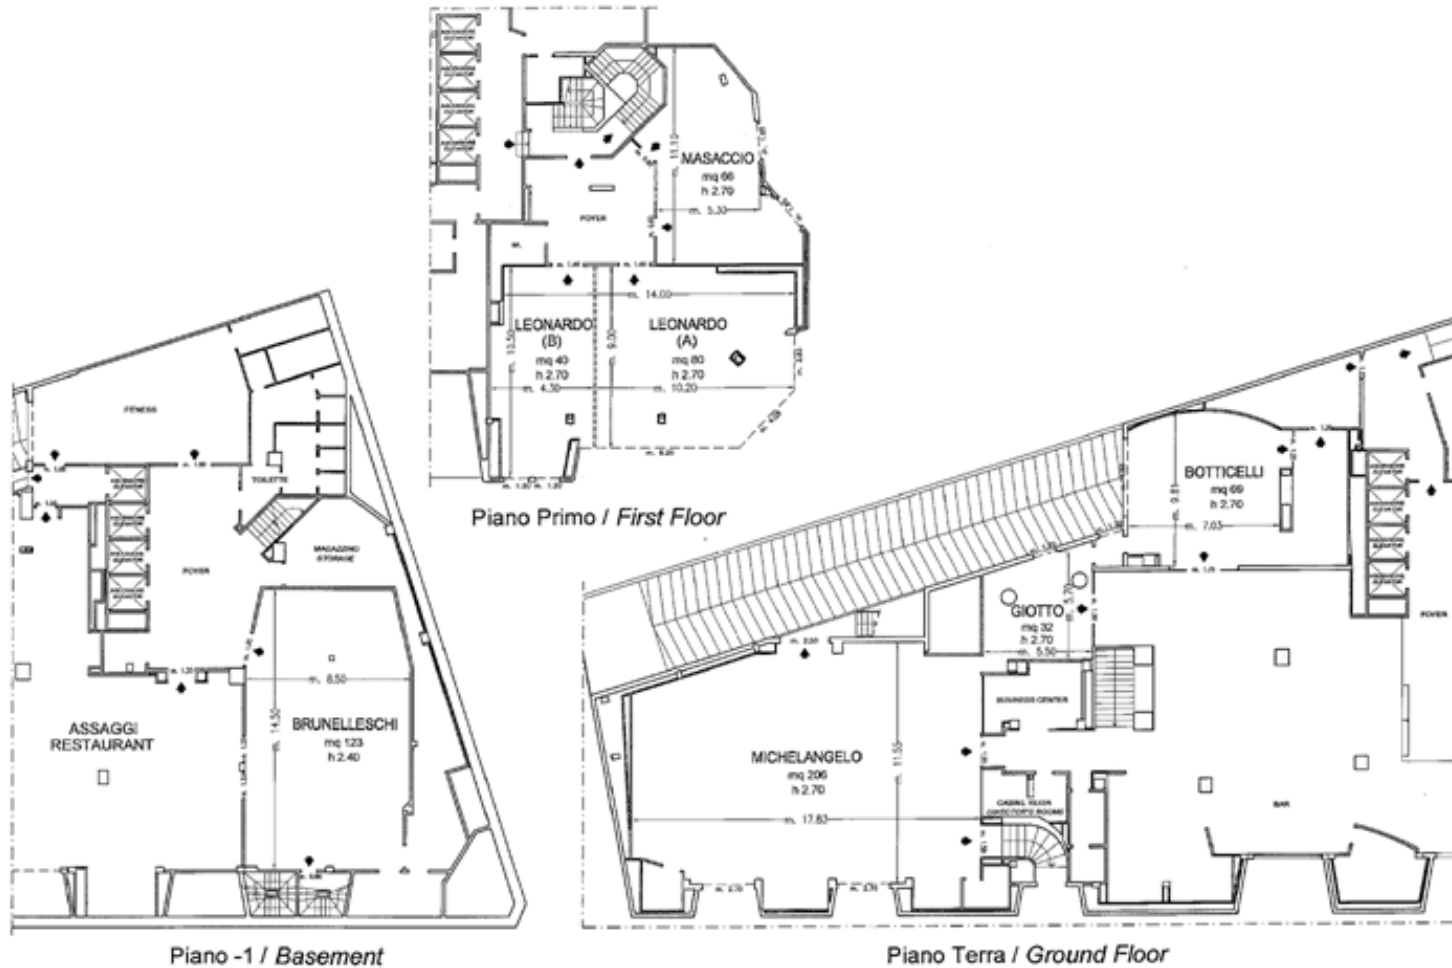

Michelangelo

FIRENZE

Meetings & Events

Meeting rooms: 7

Capacity (theatre style): 230 max

The hotel has 7 meeting rooms which can host up to 230 participants and feature hi-tech equipment.

Michelangelo

FIRENZE

◆ Uscite di sicurezza / Emergency Exits

--- Finestre / Windows

..... Pareti mobili / Modular Walls

□ Colonne / Columns

Michelangelo

FIRENZE

Meeting rooms	Area mq / ft.	L x W mt. / ft.	Height mt. / ft.	Theatre	Class room	Conference table/ U-shape	Cabaret style^	Cocktail reception	Banquet
Michelangelo°	206 2216,56	17,83x11,55 58,50x37,89	2,7 8,86	230	90	50	80	230	170
Leonardo (A)°	80 861,1	10,20x9,00 33,47x29,52	2,7 8,86	65	35	28	60	50	35
Leonardo (B)°	40 430,55	10,50x4,30 34,44x14,10	2,7 8,86	35	20	15	-	20	15
Leonardo (A+B)°	126 1355,76	14,00x9,00 45,93x29,53	2,7 8,86	100	55	38	-	90	80
Brunelleschi	123 1323,48	14,50x8,50 47,57x27,89	2,4 7,87	100	50	35	60	90	70
Botticelli°	69 742,44	9,81x7,03 32,18x23,06	2,7 8,86	45	18	18	35	50	40
Masaccio°	66 710,16	11,10x5,30 36,42x17,39	2,7 8,86	40	18	18	30	50	40
Giotto°	32 344,32	5,50x5,70 18,04x18,70	2,7 8,86	-	-	8	-	-	-
Assaggi by Eataly Restaurant°	238* 2560,88	9,50x17,80 + 9,80x8,00 31,00x58,00 + 32,00x26,00	2,2 7,22	-	-	-	-	320	220

° Daylight

^ Cabaret style: Diameter tables cm 140, up to 5 pax each

* Areas with irregular forms